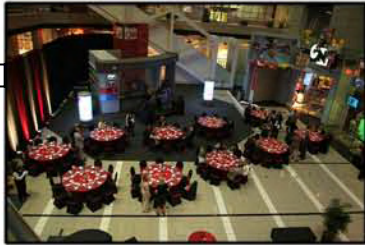

# The Inside CNN Atlanta Studio Tour Presents

## The CNN Center Atrium

- ▶ Up to 400 guests for a cocktail reception
- ▶ Up to 200 guests for a seated dinner
- ▶ Includes security for your event
- ▶ Private shopping at The Turner Store is included
- ▶ Plant border rental included
- ▶ Does not include catering or tours
- ▶ Cost: \$5,500 flat fee

## The Globe and Theater

- ▶ Can accommodate up to 45 guests
- ▶ Cocktail reception and theater meeting space
- ▶ Includes security for your event and tours
- ▶ Access to PowerPoint display and DVD playback
- ▶ Does not include catering
- ▶ Cost: \$2,000 flat rental fee

## The CNN Terrace and The Globe

- ▶ Up to 75 guests for a cocktail reception
- ▶ Up to 50 guests for a seated dinner
- ▶ Includes security for your event and tours
- ▶ Includes use of The Globe as a pre-function space
- ▶ Does not include catering
- ▶ Cost: \$3,500 flat rental fee