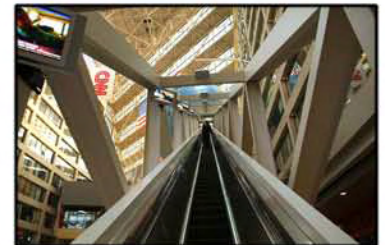

After Hours Tours

- Up to 40 guests per tour
- Minimum of 40 guests required for tours without space rental
- Cost: $17 per guest
- $25 security fee for each tour